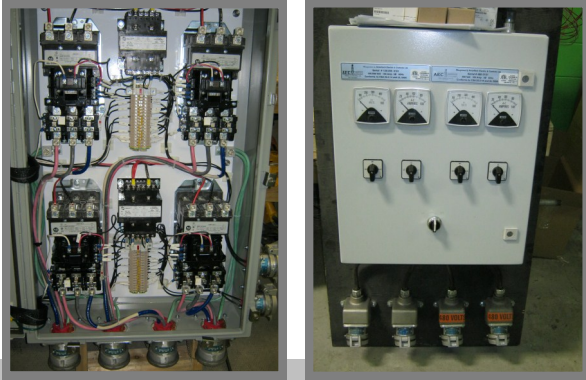

Control Panels

- Multi Starter Panels—customized to meet any requirement
- Single Starter Panels with any voltage, HP rating, with or without control transformers and any controls on the door
- Combo Panels available with multiple voltages
- Catwalk packages available
- Customized test panels available for any application
- Customized Control Consoles available—Any style of switches, buttons, lights, joysticks and digital displays requested. Cables included, hardwired, plug and play, custom molded cables and receptacles, etc.
- AEC also has its own electric over hydraulic test bench, which allows us to ensure all custom panels that leave the shop meet our high standards.